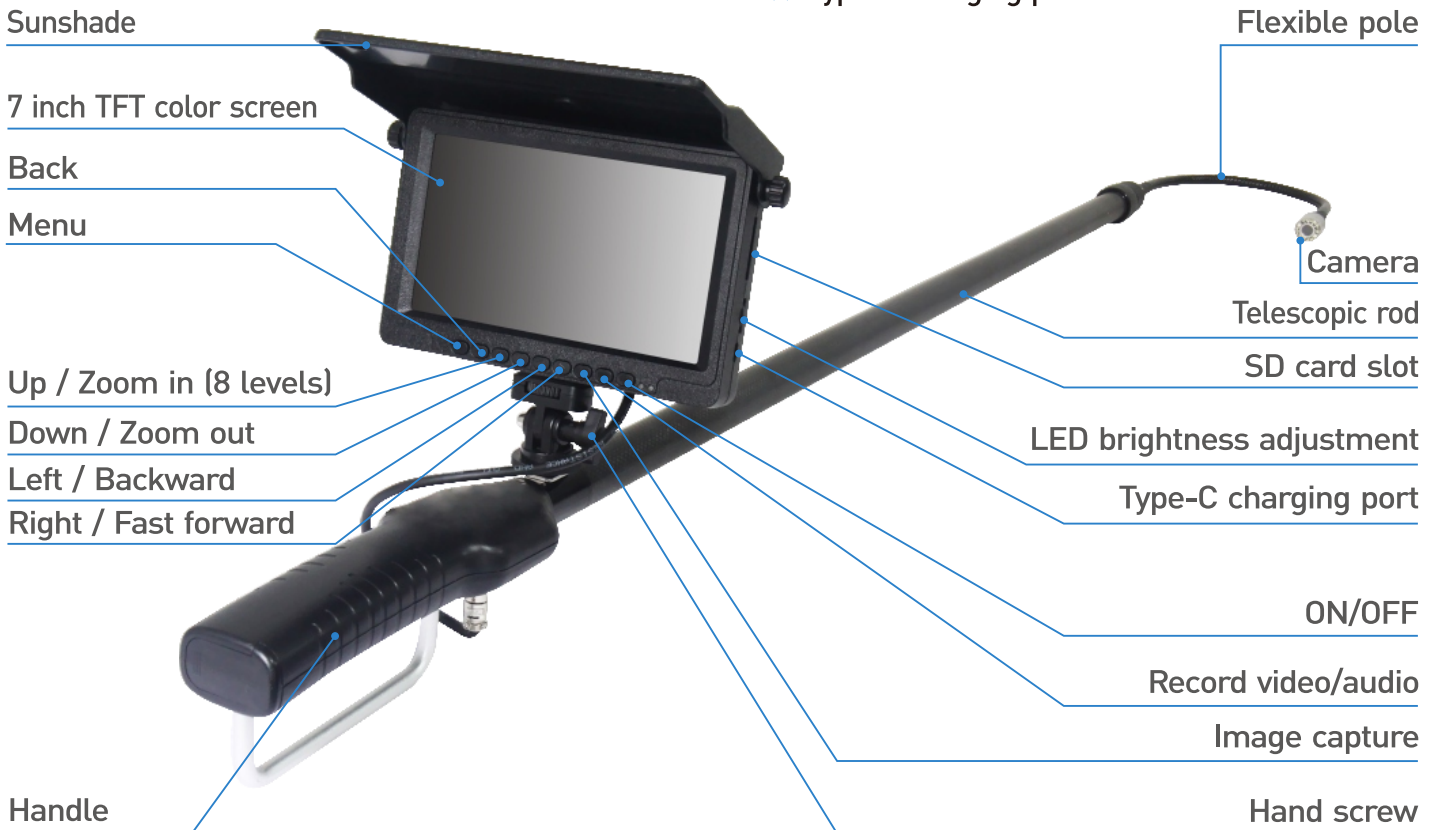

# WPS-L3-C23HLG

- ★ Camera pixel: 1280\*720
- ★ One-touch video/audio recording and image capture
- ★ Zoom function (8 levels)
- ★ Support 8GB TF card (max 256GB) and card reader
- ★ Three-section telescopic rod
- ★ The maximum length of the whole machine: 3600mm
- ★ Ultra-light carbon fiber rod
- ★ Type-C charging port

## Accessories

<p><b>C23HLG</b></p> 	<p>Camera size: <math>\varnothing 23\text{mm} \times 510\text{mm}</math>                  Pixel: 1280*720                  Leds: 12pcs                  View angle: 105°                  Skid: 40/80mm                  Applicable range: DN 30-200mm</p>	<p><b>K-A0</b></p> 	<p>Storage medium: 8GB TF card                  Record video, Photo, Audio                  8 levels digital zoom                  Support external headset/microphone                  Video format: AVI                  Photo format: JPEG</p>
	<p>Pole material: carbon fiber                  Joints of telescopic pole: 3 joints                  Length (min / max): 1080mm/2850mm                  Total length: 3600mm</p>		<p>Charging interface: Type-C 5V                  Lithium polymer battery: 6000mAh 3.7V                  Running time: 3.5 hours</p>
	<p>Size: 1145(L)*250(W)*125(H)mm</p>		<p>Screen size: 7 inch TFT color screen                  Screen pixel: 800*480</p>
<p><b>Optional</b></p>  <p><b>Extension rod</b>                  1m/pcs                  max 2pcs optional</p>	