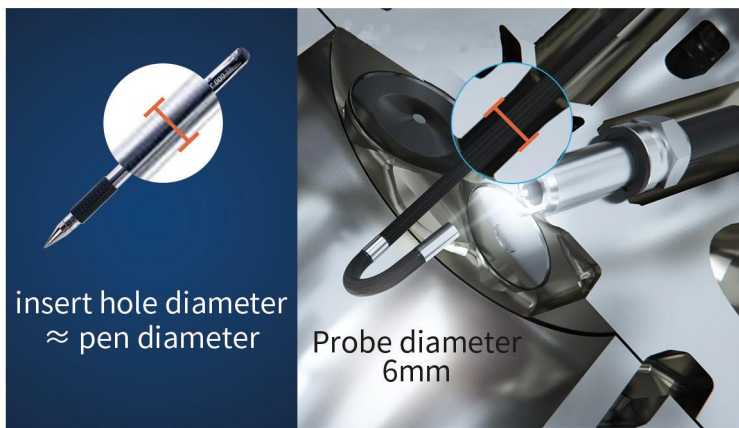

TOOL VIDEOSCOPE

Visi S610B

1280×720 Mega HD Image

3.5 inches IPS HD full-view display

car front face design button

aircraft engine streamlined design joystick

joystick-control 360° accurate articulation

220° large bending angle, ensure to inspect every corner of detected object

insert hole diameter ≈ pen diameter

Probe diameter 6mm

It can insert and inspect as long as there are holes or gaps

Super bright ceramic light

super bright ceramic light with 6 levels control

sapphire glass lens, high precision probe

super long working time

optional accessories

Tube System	Model	S610	S615
	Probe Diameter(mm)	Φ6.0	
	Tube Length	1m	1.5m
	Tube Material	tungsten alloy	
	Camera Pixels	1 mega pixels	
	Image Resolution	1280*720	
	DOF	10~100mm	
	FOV	120°	
	Light Source	LED ceramic light	
	Illuminance	25000Lx	
	Protecting Device of Durability	80mm buffer protection device on the connection between tube and handle	
	Articulation	360° joystick-control articulation	
	Bending Angle	maximun: 220°	
	Monitor System	Structure	hand-held integrated design
Display		3.5 inches IPS full-view display	
Zoom In/Out		5X	
Image Effect		image freezing, cold/warm color	
Image Adjustment		image sharpness/ contrast/gamma value	
Image/Video Format		JPEG/MP4	
File Storage		standard TF card: 16G, Maximum: 64G	
Data Port		HDMI video output, Micro USB port	
Wireless Image Transmission		WIFI (optional)	
Battery		detachable & rechargeable lithium battery	
Battery Capacity		3.7V, 3200mAh	
Battery Working Time		≥3H	
Battery Charge		DC 5V/1A	
Outer Case Material		anti-fall engineering alloy material	
Water/Dust Proof		probe/tube: IP67; monitor: IP65	
Weight		≈0.5KG	
Accessories		Standard Configuration	instrument case/ videoscope/ battery card reader/ TF card/charger/ USB cable/ manual
	optional	extendable pole: 0.35-1.8m/mini HDMI cable/ foldable tripod	