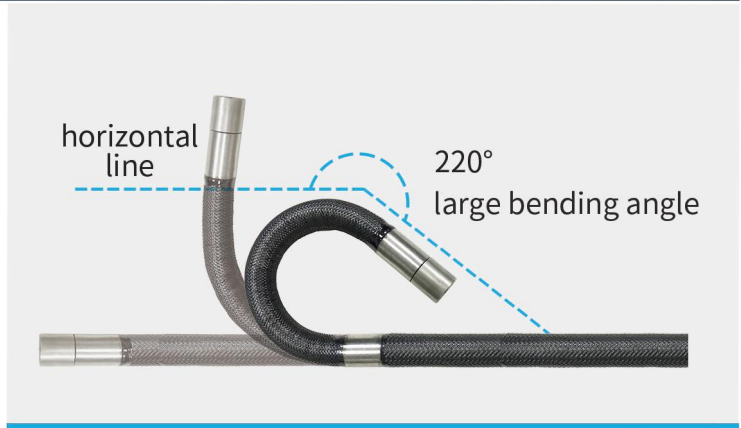

TOOL VIDEOSCOPE

Visi S610B

1280×720 Mega HD Image

3.5 inches IPS HD full-view display

car front face design button

aircraft engine streamlined design joystick

joystick-control 360° accurate articulation

220° large bending angle, ensure to inspect every corner of detected object

insert hole diameter ≈ pen diameter

Probe diameter 6mm

It can insert and inspect as long as there are holes or gaps

Super bright ceramic light

super bright ceramic light with 6 levels control

sapphire glass lens, high precision probe

super long working time

optional accessories

Tube System	Model	S610	S615
	Probe Diameter(mm)	Φ6.0	
	Tube Length	1m	1.5m
	Tube Material	tungsten alloy	
	Camera Pixels	1 mega pixels	
	Image Resolution	1280*720	
	DOF	10~100mm	
	FOV	120°	
	Light Source	LED ceramic light	
	Illuminance	25000Lx	
	Protecting Device of Durability	80mm buffer protection device on the connection between tube and handle	
	Articulation	360° joystick-control articulation	
	Bending Angle	maximun: 220°	
	Monitor System	Structure	hand-held integrated design
Display		3.5 inches IPS full-view display	
Zoom In/Out		5X	
Image Effect		image freezing, cold/warm color	
Image Adjustment		image sharpness/ contrast/gamma value	
Image/Video Format		JPEG/MP4	
File Storage		standard TF card: 16G, Maximum: 64G	
Data Port		HDMI video output, Micro USB port	
Wireless Image Transmission		WIFI (optional)	
Battery		detachable & rechargeable lithium battery	
Battery Capacity		3.7V, 3200mAh	
Battery Working Time		≥3H	
Battery Charge		DC 5V/1A	
Outer Case Material		anti-fall engineering alloy material	
Water/Dust Proof		probe/tube: IP67; monitor: IP65	
Weight		≈0.5KG	
Accessories		Standard Configuration	instrument case/ videoscope/ battery card reader/ TF card/charger/ USB cable/ manual
	optional	extendable pole: 0.35-1.8m/mini HDMI cable/ foldable tripod	