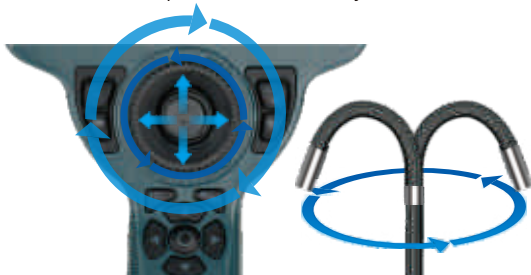

Features

High resolution

5 inches LCD with touch screen, resolution 1920X1080, interactive menu, easy for operation

Electric joystick

Flexible and labor-saving control, the probe rotates 360° to improve work efficiency

Multiple configurations

- Small diameter probes 1.0/1.2/1.8mm
- 2.4/2.8mm probe with 500,000 pixel
- 4/6/8mm 1080P probe
- White light/ ultraviolet/infrared probes
- Diameter more than 2.0mm probes with side view/ dual view HD
- 6/8mm dual view probes zoom function probes
- 6/8mm dual view probe with salvage tools, etc.